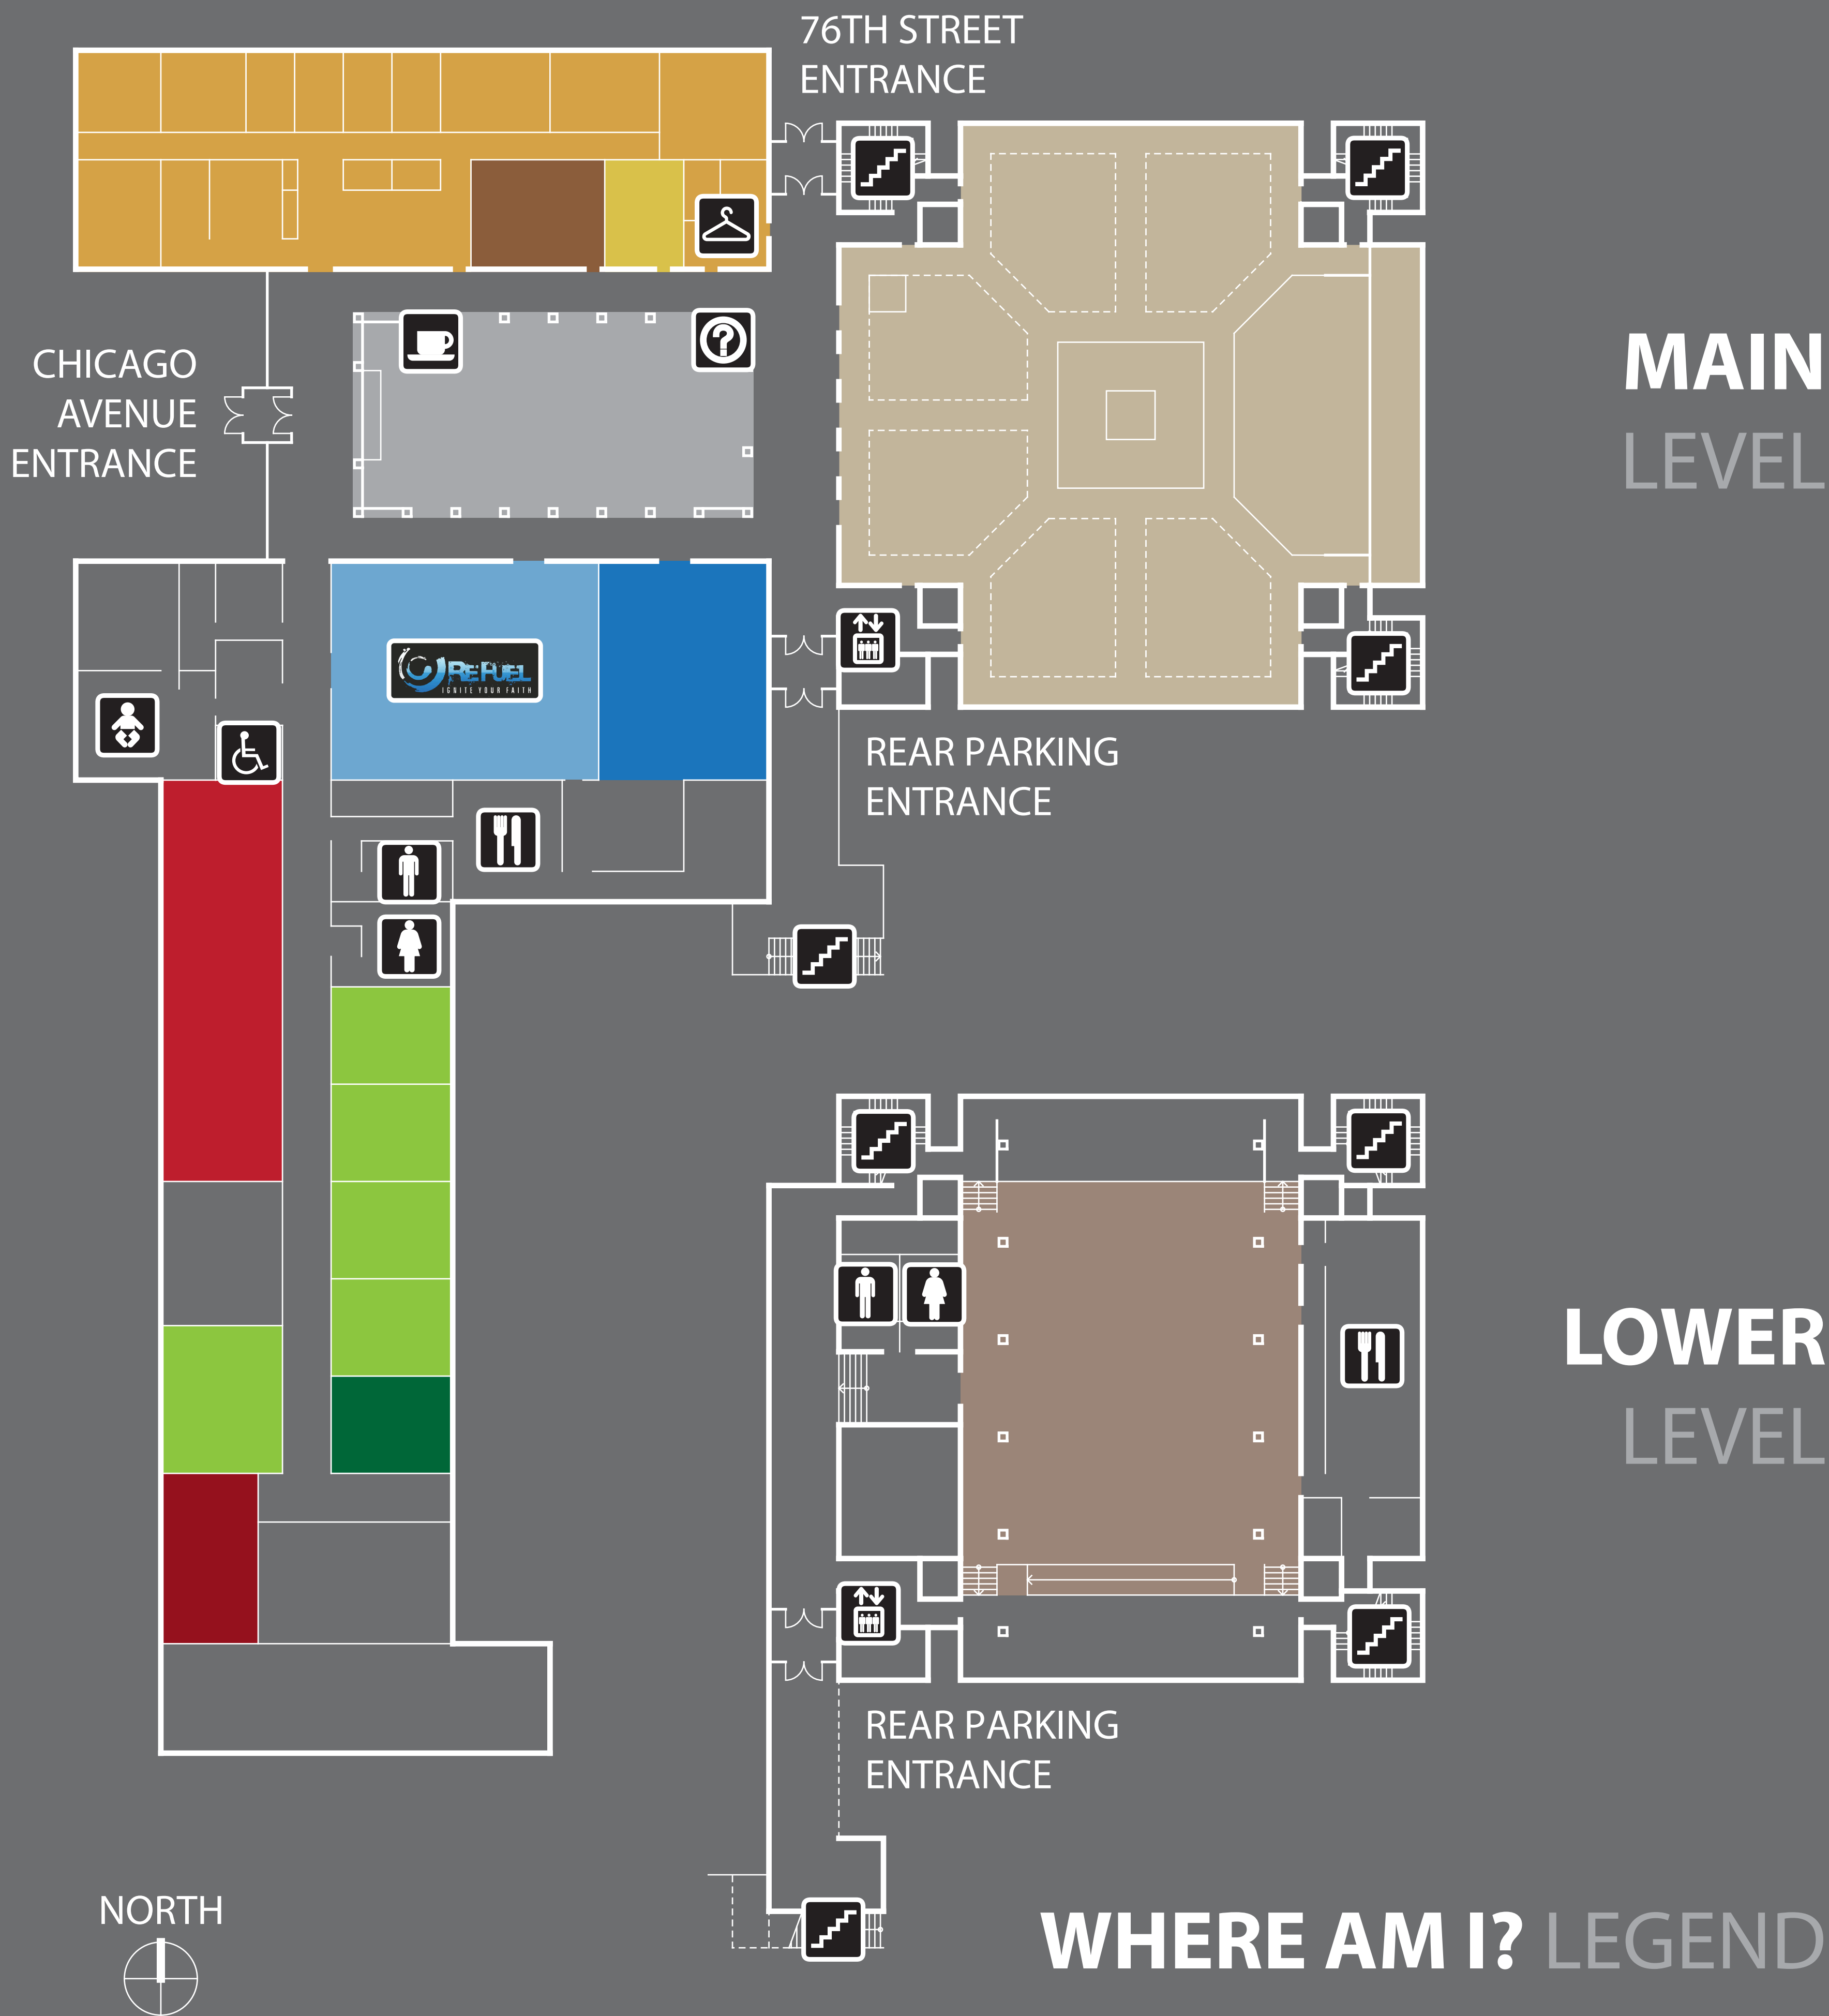

HOUSE OF PRAYER

WHERE AM I?

 Coat Room

 Coffee/Donuts

 Elevator

 Information

 Kitchen

 Men's Restroom

 Nursery

 Stairs

 Accessible Restroom

 Women's Restroom

 Choir Room

 Church Offices

 Fellowship Hall

 Fireside Conference

 Library

 Heritage Conference

 Narthex

 Parish Hall

 Preschool

 Sanctuary

 Sunday School

 Youth Room